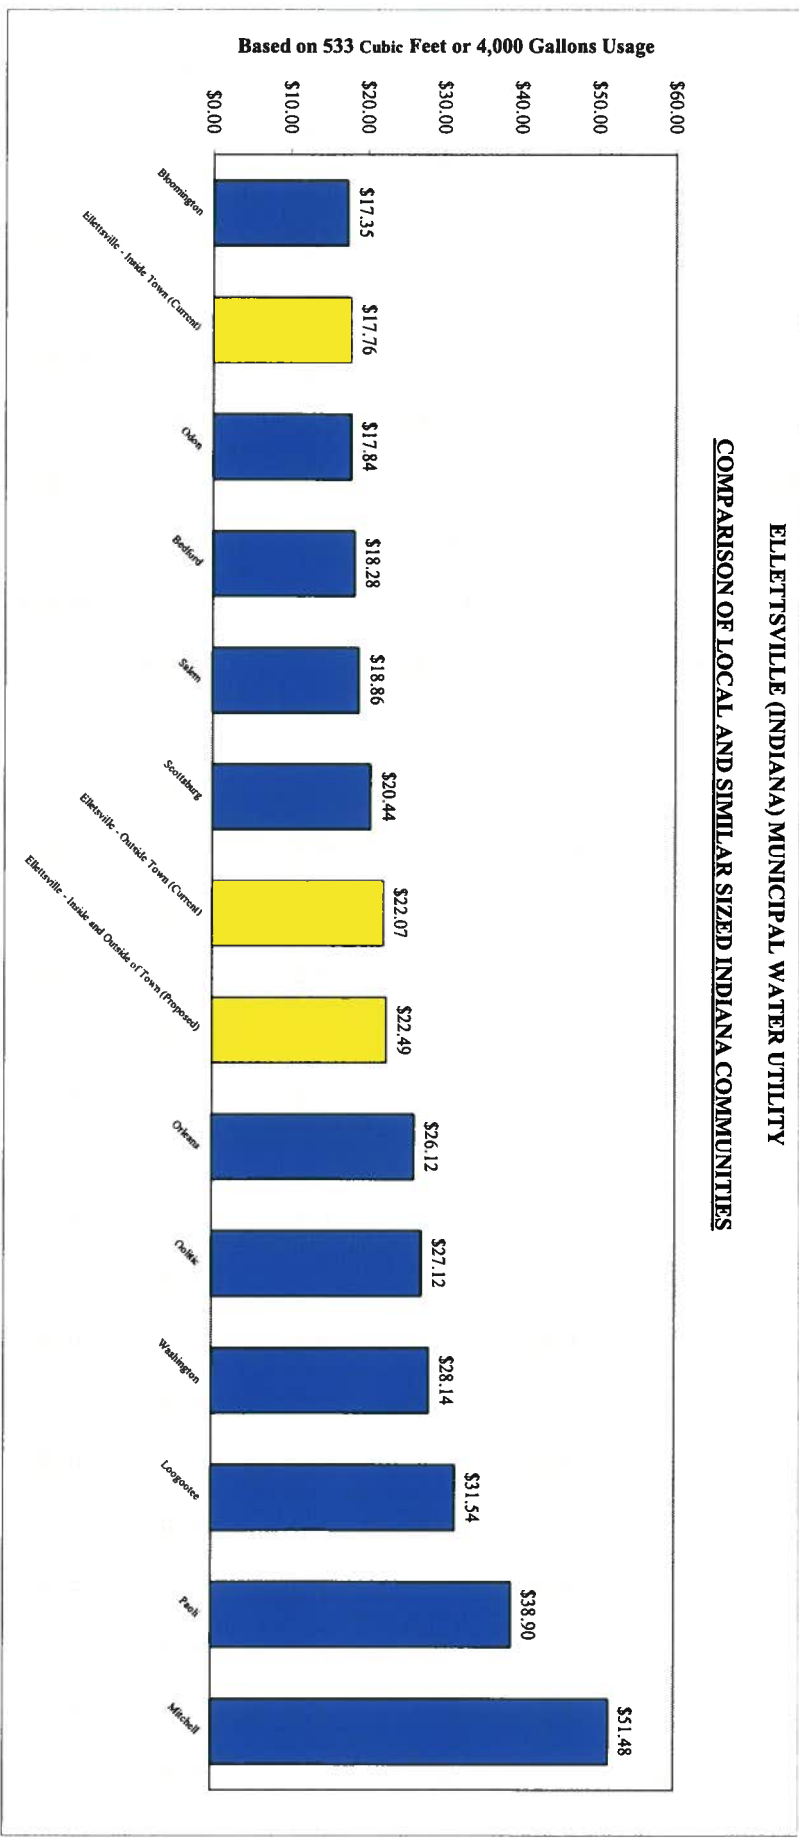

**ELLETSVILLE (INDIANA) MUNICIPAL WATER UTILITY
COMPARISON OF LOCAL AND SIMILAR SIZED INDIANA COMMUNITIES**

Prepared by: Umbaugh